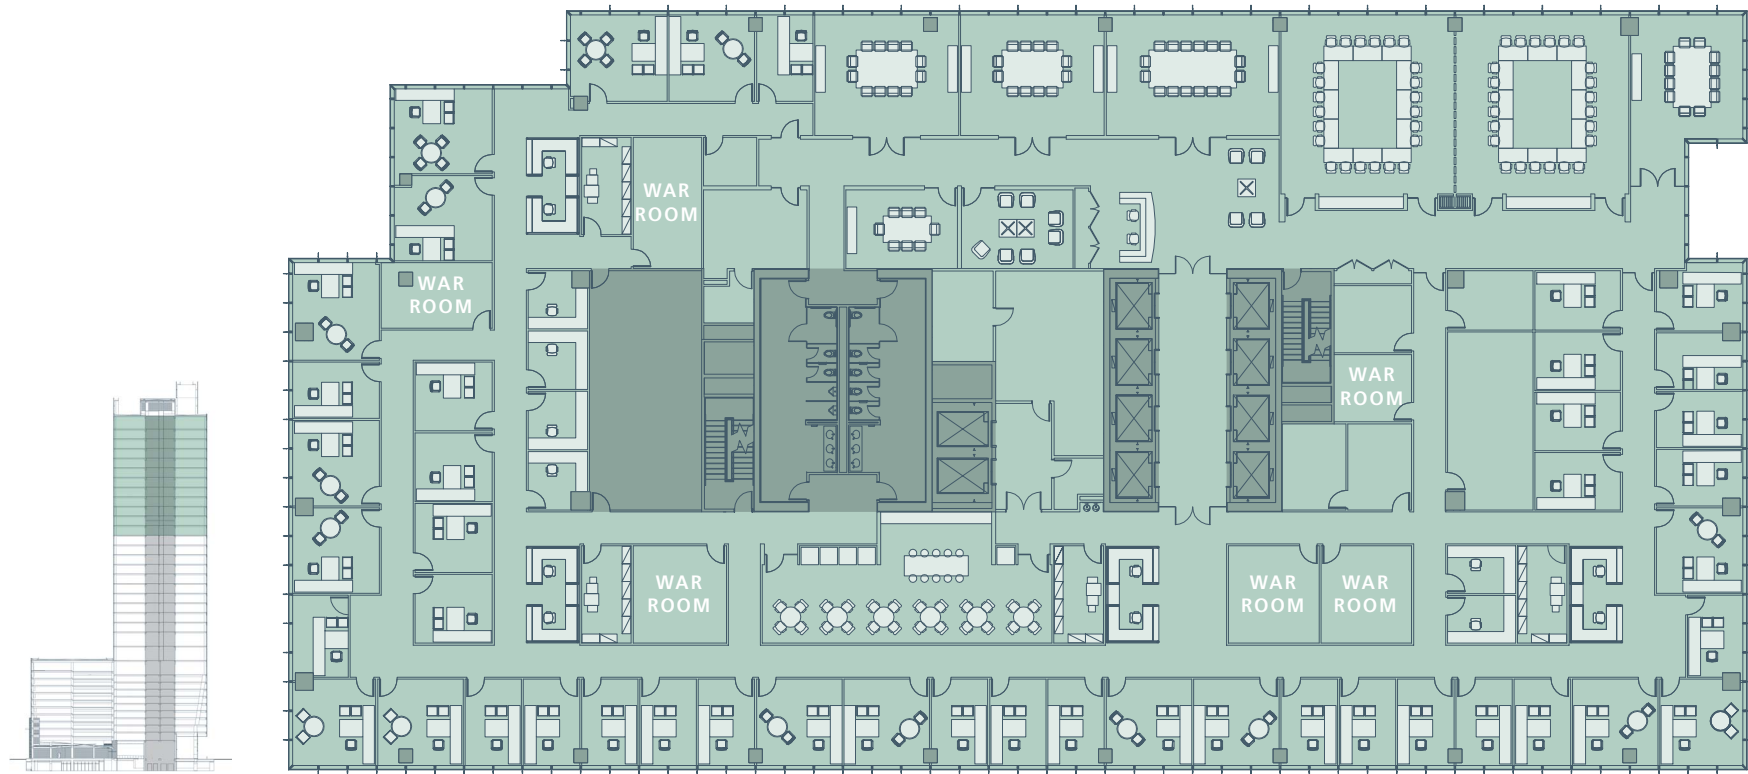

HIGH RISE PLAN - TWO FLOOR LAW FIRM TEST FIT - CONFERENCE FLOOR

- 731 RSF / Attorney
- 16 Partners
- 21 Non-Partners
- 6 Paralegals
- 8 Legal Secretaries
- 8 Interior Staff Offices
- 6 War Rooms
- 1 Eight-Seat Conference Room
- 3 Twelve-Seat Conference Rooms
- 1 Sixteen-Seat Conference Room
- 2 Twentyfour-Seat Multi-Purpose Rooms
- 1 Caucus Room