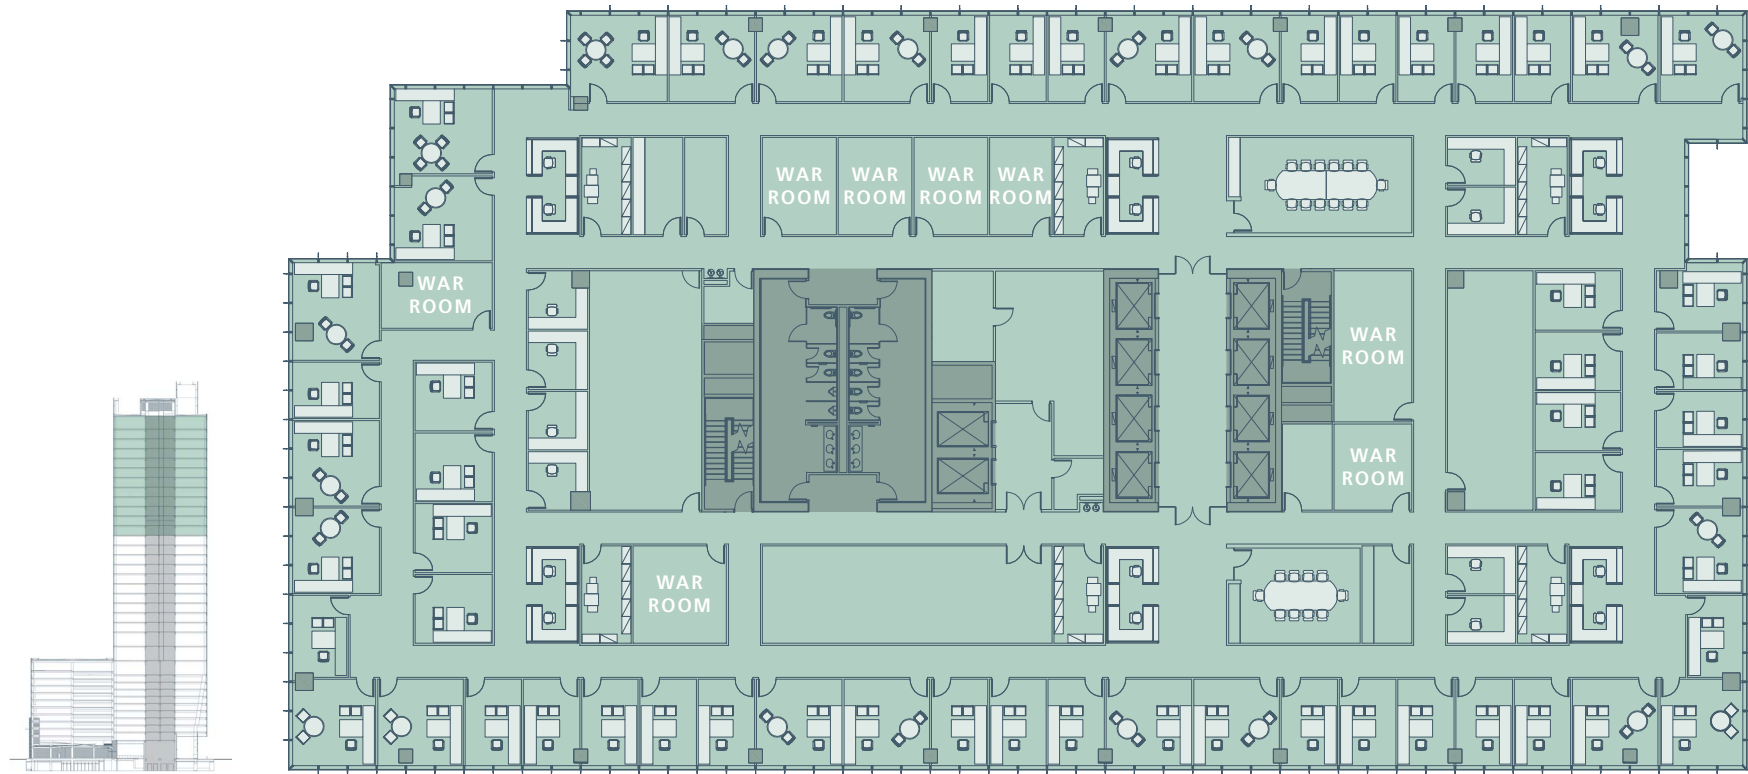

HIGH RISE PLAN - TWO FLOOR LAW FIRM TEST FIT - PRACTICE FLOOR

- 731 RSF / Attorney
- 22 Partners
- 28 Non-Partners
- 8 Paralegals
- 12 Legal Secretaries
- 8 Interior Staff Offices
- 8 War Rooms
- 1 Ten-Seat Conference Room
- 1 Fourteen-Seat Conference Room