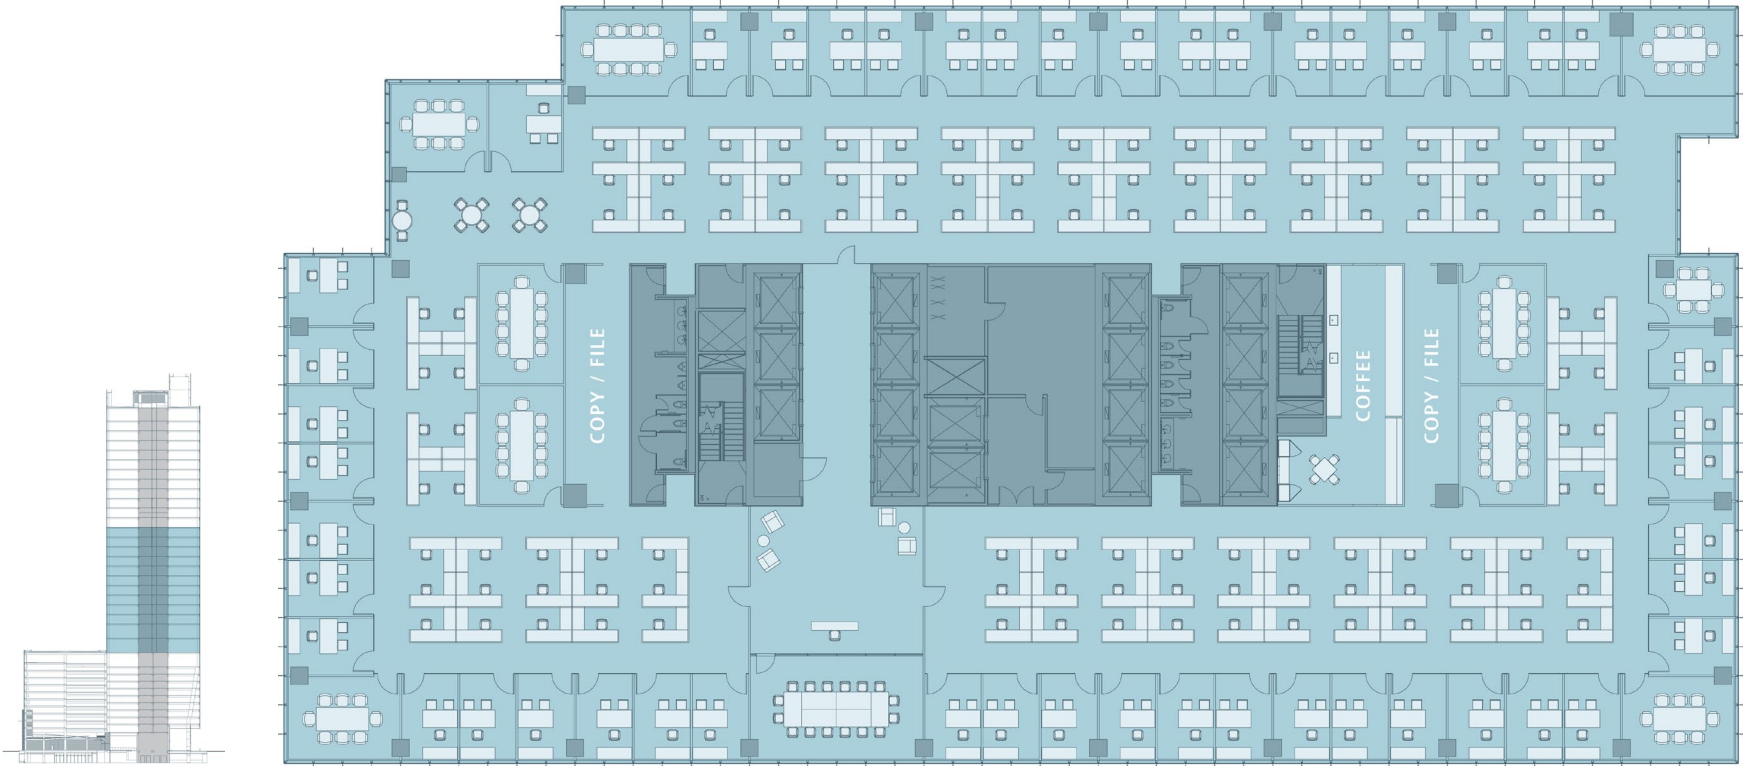

MID RISE PLAN - TRADITIONAL TEST FIT

- 118 Work Stations - 6' X 8' Typical
- 48 Offices - 10' X 15' Typical
- 11 Conference Rooms
- 166 Total People
- 187 RSF / Person